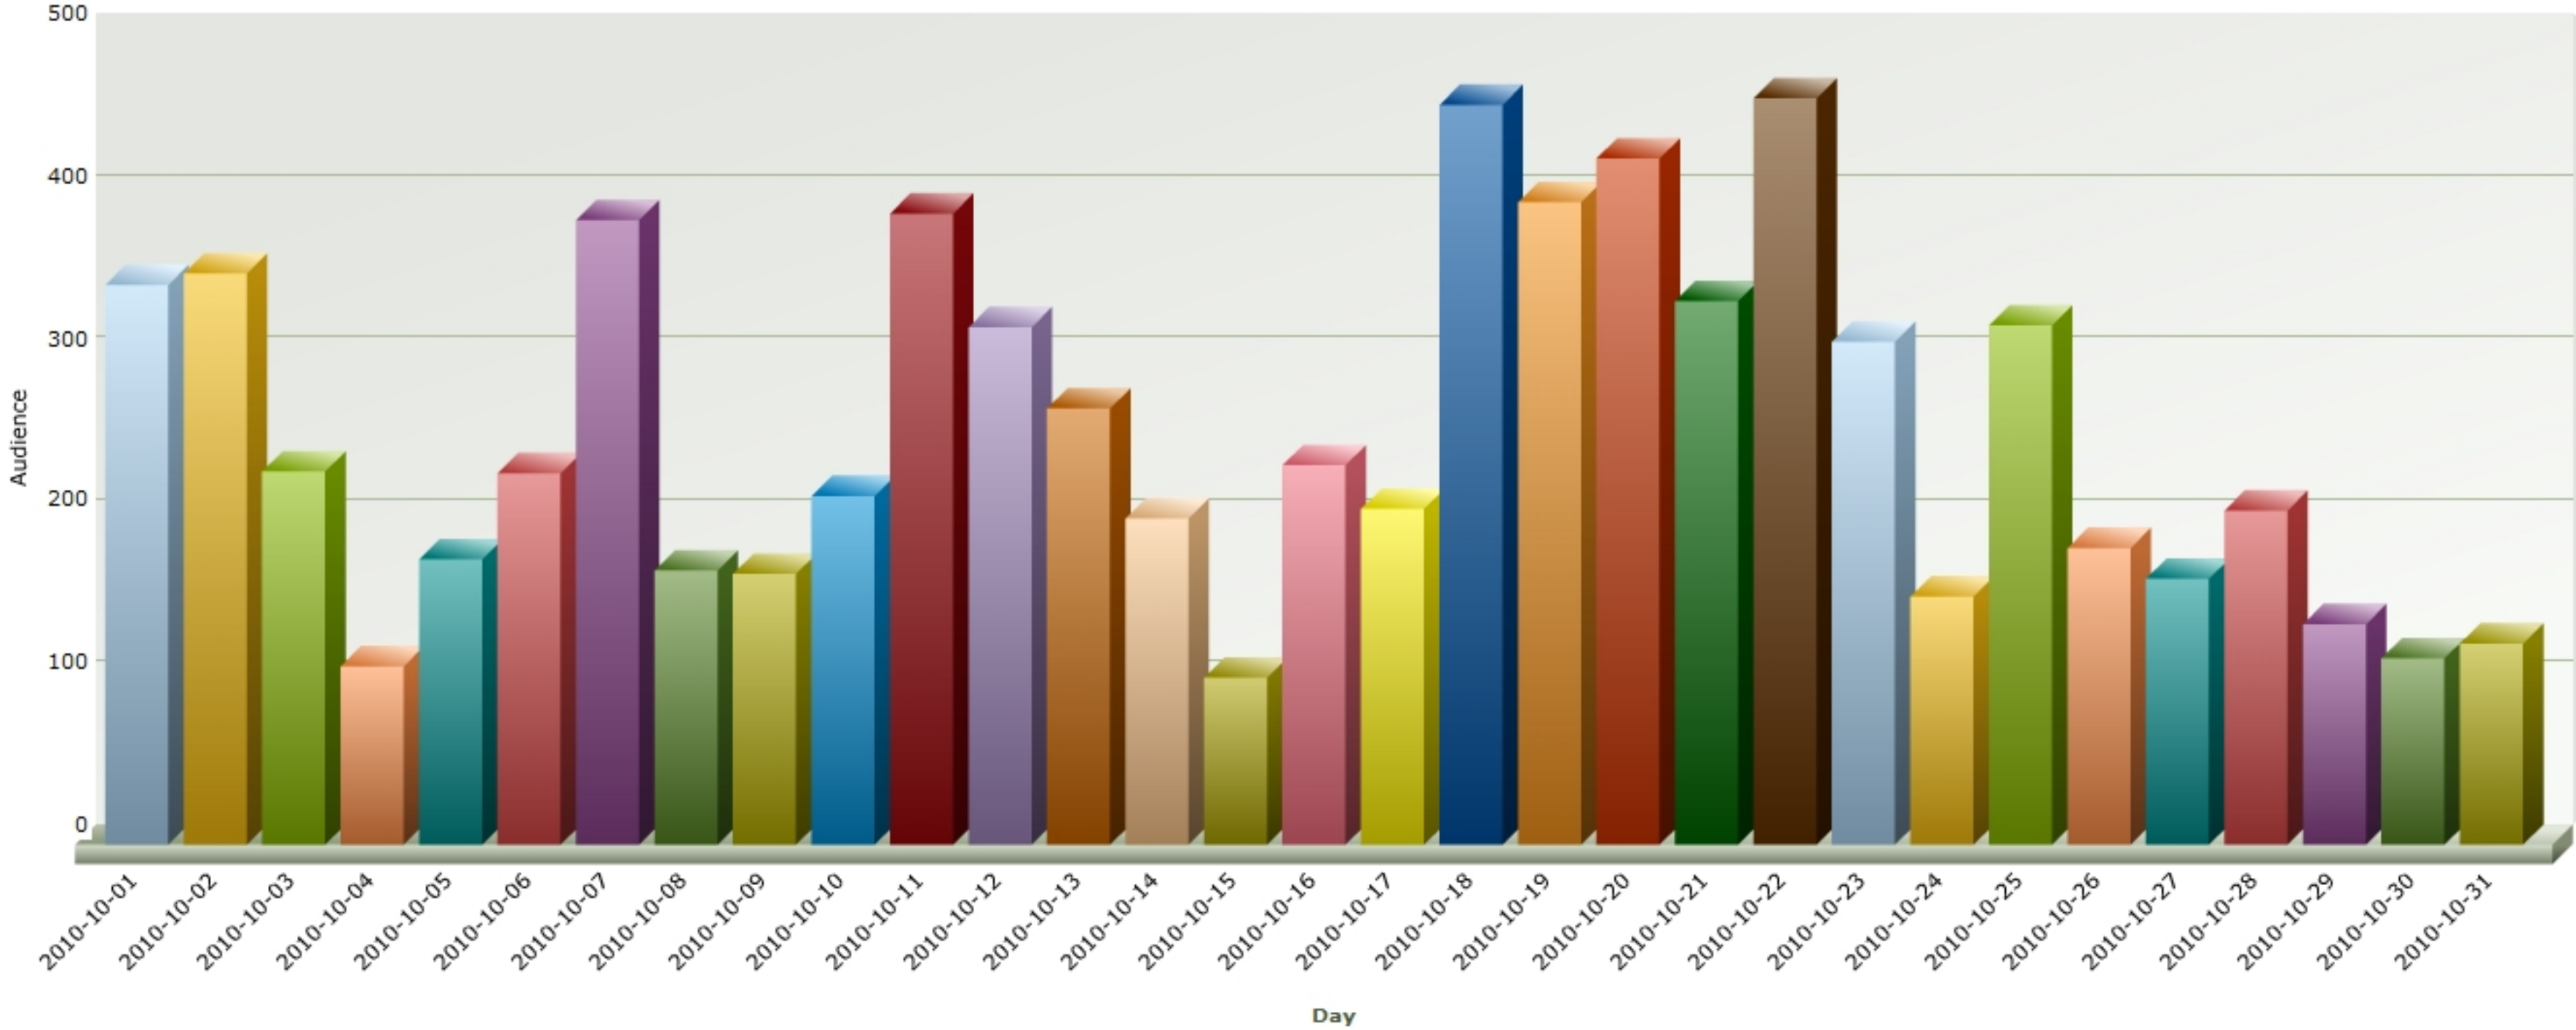

Daily Audience
Date Range 2010-10-01 to 2010-10-31

Audience by Time of Day
Date Range 2010-10-01 to 2010-10-31

Compare Daily Avg. Exposure
Date Range 2010-10-01 to 2010-10-31

Gender Dispersion
Date Range 2010-10-01 to 2010-10-31

Daily Audience by Gender
Date Range 2010-10-01 to 2010-10-31