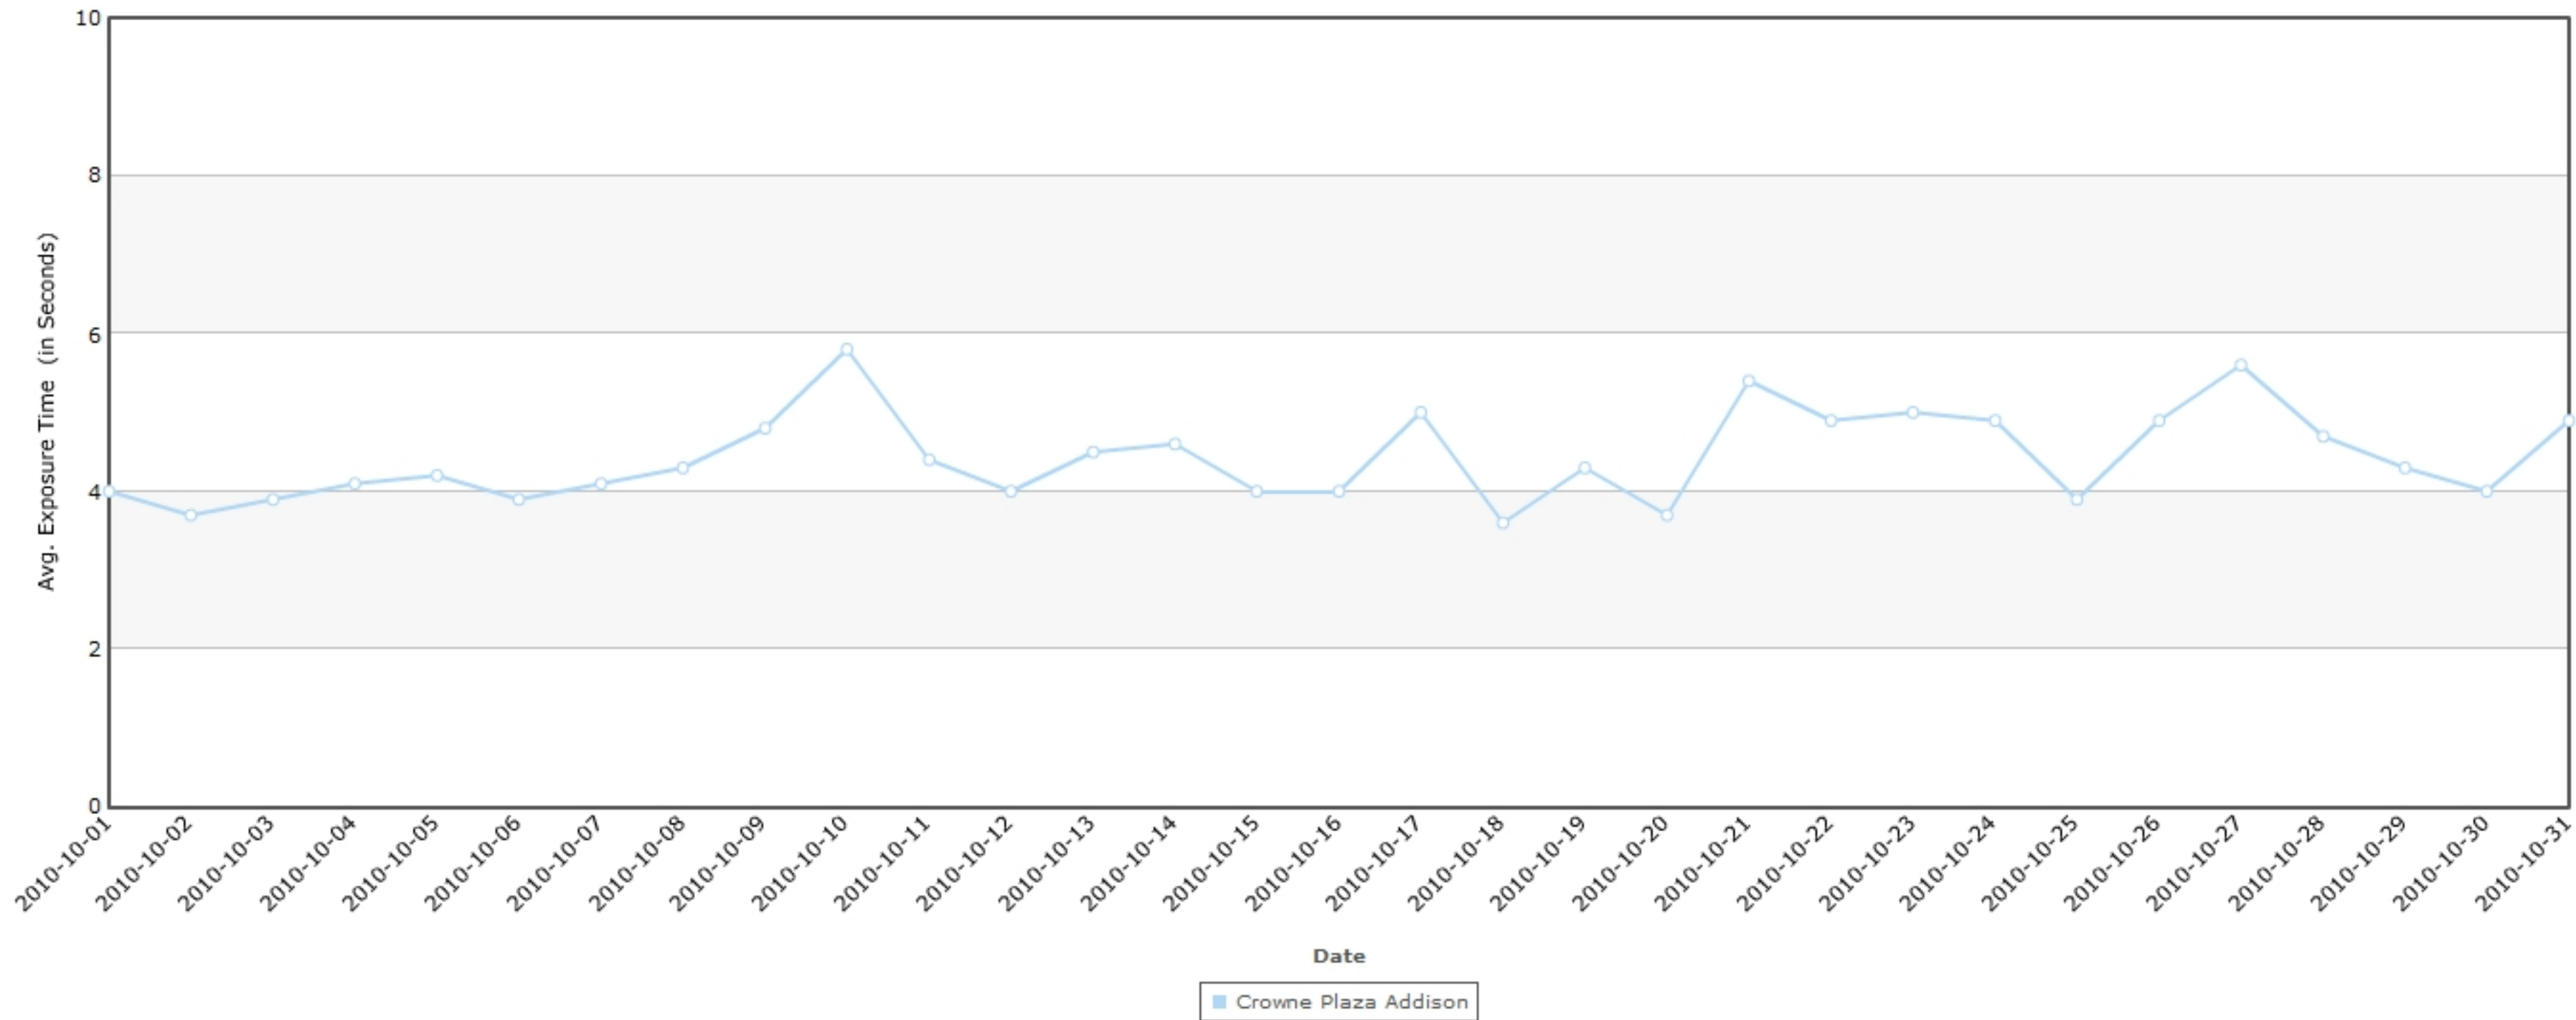

Daily Audience
Date Range 2010-10-01 to 2010-10-31

Audience by Time of Day
Date Range 2010-10-01 to 2010-10-31

Compare Daily Avg. Exposure
Date Range 2010-10-01 to 2010-10-31

Gender Dispersion
Date Range 2010-10-01 to 2010-10-31

Daily Audience by Gender
Date Range 2010-10-01 to 2010-10-31