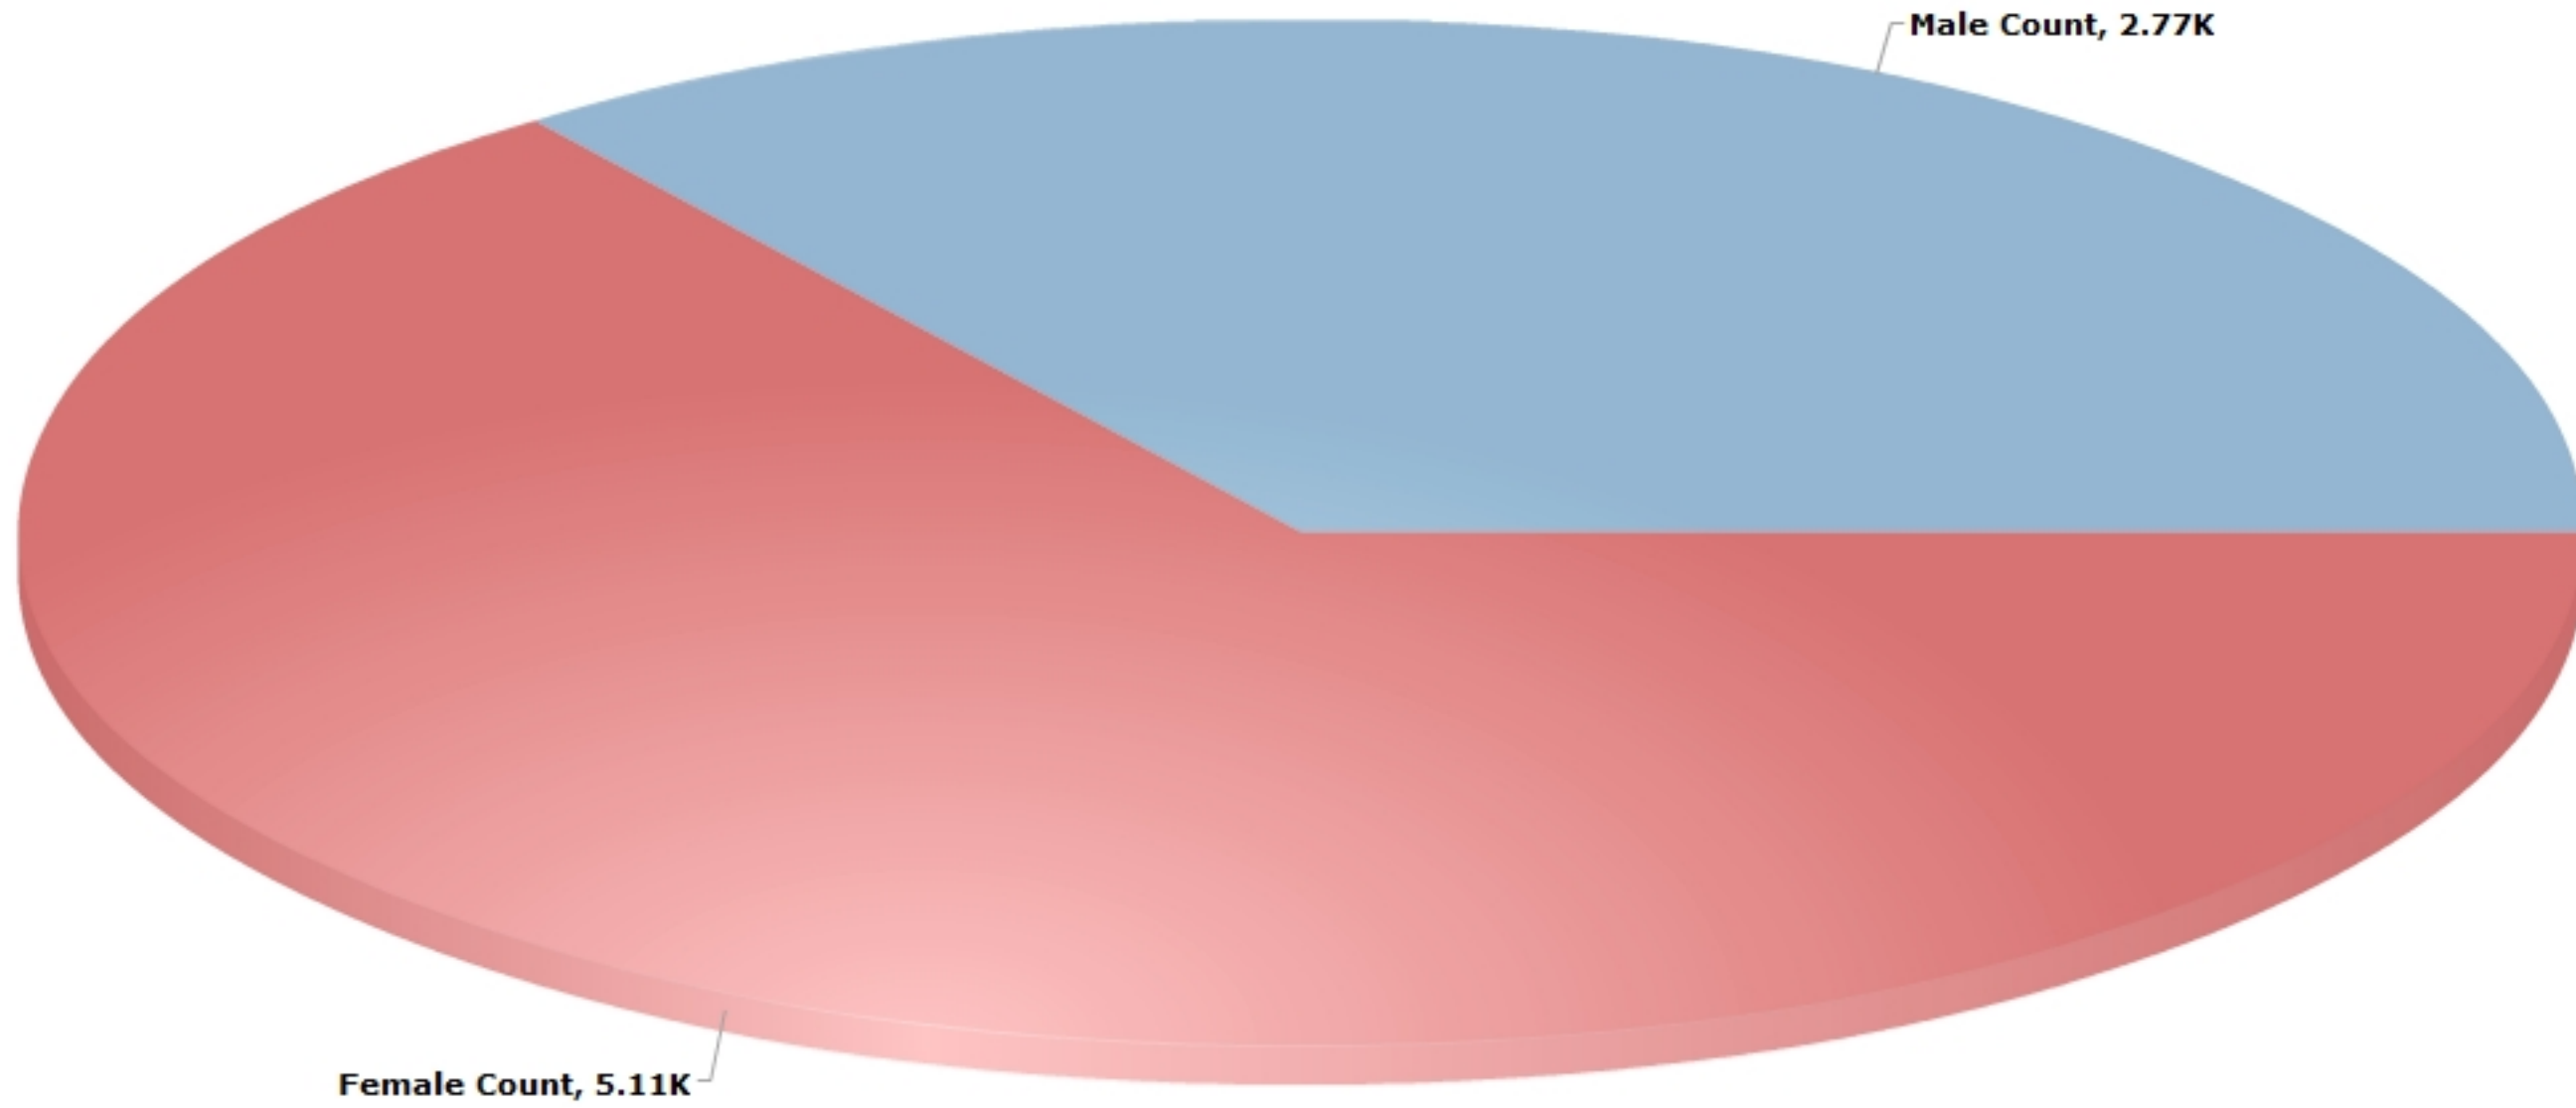

Daily Audience
Date Range 2010-10-01 to 2010-10-31

Audience by Time of Day
Date Range 2010-10-01 to 2010-10-31

Compare Daily Avg. Exposure
Date Range 2010-10-01 to 2010-10-31

Gender Dispersion
Date Range 2010-10-01 to 2010-10-31

Daily Audience by Gender
Date Range 2010-10-01 to 2010-10-31